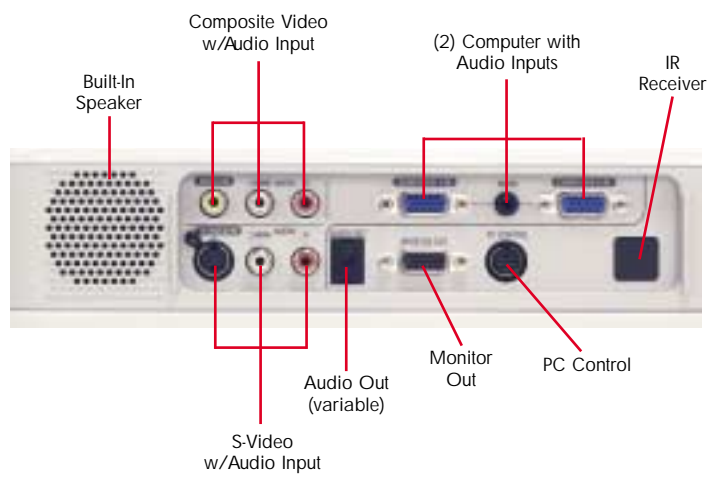

ImagePro 8070 Portable LCD Projector

- 2000 lumen brightness
- SVGA resolution
- Easy to transport, only 6.4 lbs.
- Full set of features, 2 video inputs & 2 computer inputs
- HDTV compatible
- Monitor loophthrough
- Switched Audio Output
- Automatic Keystone Correction

This full-featured LCD projector is ideal for classrooms, conference rooms or other locations where a bright image is required. Use it as a portable or mount it on the ceiling.

Key features:

- SVGA (800 x 600) resolution
- 2000 ANSI Lumens of brightness
- Vibrant rich colored images
- Easy carry 6.4 lbs.
- Flexibility with 2 computer and 2 video inputs
- Full function remote with mouse/cursor control
- Audio output switches with selection of either video or computer source
- HDTV compatible
- "Silent Running" so you hear only your message
- Automatic vertical keystone correction
- Three Year Warranty and One Year Peace of Mind Service