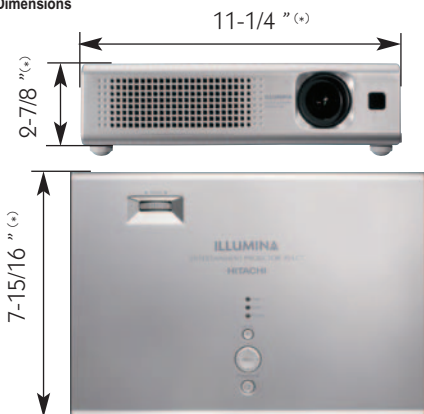

† In Power Up Mode †† In Whisper Mode

HITACHI
Inspire the Next

ILLUMINA™
PJ-LC7

Screen Size 4:3		Throw distance
Diagonal*	Width*	
40	32	57
60	48	87
80	64	116
100	80	145
120	96	174
150	120	218
200	160	291

Throw ratio: 1.8:1 (distance:width)

* Measured in inches

ILLUMINA
PJ-LC7 Dimensions

(*) Excluding Lens and Leg

www.hitachi.us/digitalmedia

For sales information, call 1.800.225.1741

Printed 05.05

Specifications are subject to change without notification.