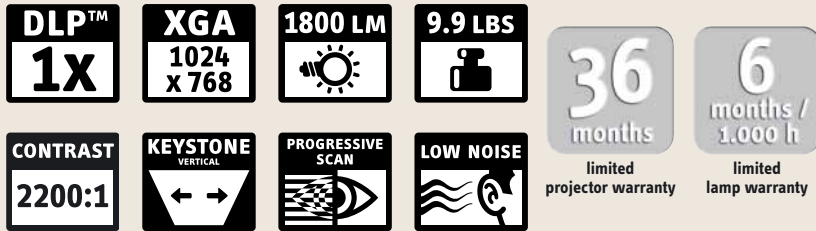

Multi 800

Multi 800

All-round-talent

Liesegang

projection technology

- Integrated DVD player and memory card reader
- High contrast ratio 2200:1
- Whisper Mode for low-noise operation
- Active speaker-system (cordless, stereo)
- Keystone Correction
- Input for Component Video
- All-in-one-remote control
- Integrated De-Interlacer for Progressive Scan
- Supports all current DVD standards
- Supports all current card formats

Anti-theft key lock

ZU 0266 78 0000

Anti-theft combination lock

ZU 0061 78 0000

Technical Specifications*	Multi 800
Technology	1x 0.7" DLP™
Native resolution	XGA, 1024 x 768 pixel
Supported resolution	up to SXGA
Video compatibility	PAL, SECAM, NTSC, HDTV
Contrast ratio	2200:1
Brightness Standard Mode	1800 ANSI lumens
Brightness Whisper Mode	1440 ANSI lumens
Lamp, Lifetime**	250 W VIP, 2000 h ¹
Mains voltage	100–240 VAC / 50–60 Hz
Power consumption	330 W / < 10 W stand-by
Dimensions (W x H x D)	380 x 105 x 300 mm (15.0" x 4.1" x 11.8")
Weight	4.5 kg (9.9 lbs)
Keystone correction	± 12° vert.
Scanning frequency hor. / vert.	15–82 kHz / 50–85 Hz
Pixel clock	100 MHz
Image uniformity	> 80 %
Speaker	1 x 2 W
Projection lens	F = 2.8–3.1, f = 25.8–30.0 mm
	1.2 x manual zoom
Digital zoom	4 x
Projection distance	1.5–10.0 m
Screen size (diagonal)	0.90–7.60 m (30"–300")
Throw ratio	1.8–2.1
Noise level	32 dB Standard Mode
	30 dB Whisper Mode
Connectors	
Computer in	1 x RGB analog (D-Sub HD)
Monitor out	1 x RGB analog (D-Sub HD)
Video in	1 x Video (RCA)
	1 x S-Video (Mini-DIN)
	1 x Component (RCA)
Audio in	1 x Audio Stereo (RCA)
	1 x Audio Stereo (Mini jack)
Audio out	1 x Surround 5.1 (Mini jack)
	1 x Stereo Front (Mini jack)
	1 x Stereo Rear (Mini jack)
	1 x Center (Mini jack)
Approvals	CE, FCC B, UL, TÜV
Miscellaneous specifications	<ul style="list-style-type: none"> • Automatic signal detection • Multilingual on-screen menu • Suitable for 4:3 and 16:9 aspect ratio • Kensington Lock™ slot