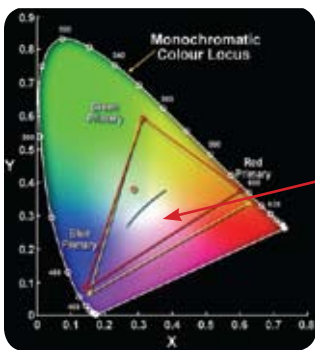

- 2300 ANSI Lumens to highlight the finest detail in ambient light conditions
- Designer styling and compact at 2kg; as versatile on the move as it is when installed
- BrilliantColor™ and 2000:1 contrast gives exceptional colour to create crystal clear presentations and video
- Optoma 5 Year Colour Guarantee*
- 5 Year Imager Guarantee providing consistent pixel performance***
- Comprehensive PC, Video, DVD and games consoles connectivity includes: VGA, Component & SCART capabilities
- Native SVGA and zoom lens – for sharp, detailed images and movies
- DLP® Filter-free design for zero maintenance – No routine servicing

- Express start-up & cool down
- Built in speaker for multi media use
- Long Lamp Life – 3000 hours standard

BrilliantColor™ maximises colour accuracy for deeper saturated colours

Optoma guarantees colour quality will remain as new for 5 years*