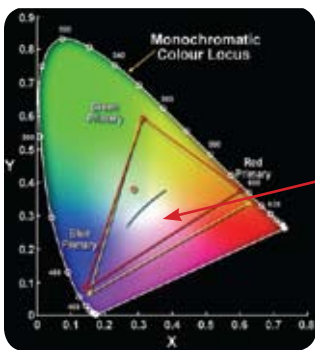

- Express start-up & cool down
- Built in speaker for multi media use
- Long Lamp Life – 3000 hours standard

BrilliantColor™ maximises colour accuracy for deeper saturated colours

Optoma guarantees colour quality will remain as new for 5 years*

BrilliantColor™

Specifications

	DX606i
Native Resolution	XGA 1024 x 768
Compressed Resolution	Up to UXGA (1600 x 1200)
Brightness	2300 ANSI Lumens
Contrast	2200:1
Noise Level	30dB
Lamp Life**	3000/2000 (STD/BRIGHT mode)
Display Technology	Single 0.55" XGA type X DMD chip DLP® Technology by Texas Instruments
Weight / Dimensions (W x D x H)	2 kg / 259 x 188 x 71.5mm
Remote Control	Full Function Remote Mouse and Direct Source selecting
INPUTS:	15 Pin D-Sub VGA (SCART & Component via adaptor) S-Video 4 Pin Mini Din Composite RCA 3.5mm Stereo Jack USB (remote mouse)
Audio	1 x 1W Speaker
Aspect Ratio	4:3 Native, 16:9 Compatible
Keystone Correction	± 40 Degrees Vertical
On Screen Display	16 Languages: English, German, French, Italian, Spanish, Portuguese, Polish, Dutch, Russian, Finnish, Swedish, Greek, Norwegian/Danish, Hungarian, Czech & Arabic
Video Compatibility	PAL SECAM 576i/p, NTSC 480i/p, HD 720p/1080i
Uniformity	85%
Displayable Colours	16.7 Million
Projection Lens	F=2.41 ~ 2.55, f=21.79 ~ 23.99mm, 1.1x Manual Focus
Throw Ratio	1.95 ~ 2.15:1 (Projection Distance:Image Width)
Projection Distance	1.2 - 12m
Image Size	0.70 - 7.70m (27.49" - 303.12") Diagonal 4:3
Horizontal Scan Rate	15 - 100kHz
Vertical Scan Rate	43 - 85Hz
Power Supply	100-240V, 50-60Hz with PFC Power Supply
Power Consumption	237W BRIGHT mode < 10W Standby mode 211W STD mode < 10W Standby mode
Operating Conditions	Operating: 5 - 40 C, 80% Humidity (Max), 3000m Altitude (Max)
Security	One Kensington Lock Port, Password Protection
Standard Accessories	Lens Cover, AC Power Cord, VGA Cable, USB Cable, Full Function Remote, Batteries x 2, Quick Start Guide, CD User Manual, Warranty, WEEE Card
RoHS	Compliant
Lamp Warranty	6 months or 1000 hours - whichever is soonest
Warranty	Warranty may vary by country. Please see www.optomaeurope.com or ask your local supplier for details
Colour Guarantee*	5 Years

DX606i Projection Distance 1.2 - 12m (4:3 Aspect Ratio)							
Projection Distance (m)	Max. Horizontal Image size (m)	Min. Horizontal Image size (m)	Max. Screen Height (m)	Min. Screen Height (m)	Max. Diagonal Image Size (m)	Max. Diagonal Image Size (inch)	Max. Image Offset (m)
1.20	0.62	0.56	0.46	0.42	0.77	30.31	0.07
2.00	1.03	0.93	0.77	0.70	1.28	50.52	0.12
2.50	1.28	1.16	0.96	0.87	1.60	63.15	0.14
3.00	1.54	1.40	1.16	1.05	1.92	75.78	0.17
4.00	2.05	1.86	1.54	1.40	2.57	101.04	0.23
5.00	2.56	2.33	1.93	1.75	3.21	126.30	0.29
6.00	3.08	2.79	2.31	2.10	3.85	151.56	0.35
7.00	3.59	3.26	2.70	2.45	4.49	176.82	0.40
8.00	4.10	3.72	3.08	2.80	5.13	202.08	0.46
9.00	4.62	4.19	3.47	3.15	5.77	227.34	0.52
10.00	5.13	4.65	3.86	3.50	6.42	252.60	0.58
11.00	5.64	5.12	4.24	3.85	7.06	277.86	0.64
12.00	6.15	5.58	4.63	4.20	7.70	303.12	0.69

For guide purposes only

DX606i is capable of 16:9 & 4:3 aspect ratio projection. When projecting a 16:9 & 4:3 image the image sizes, screen height and offset information will differ to that above.