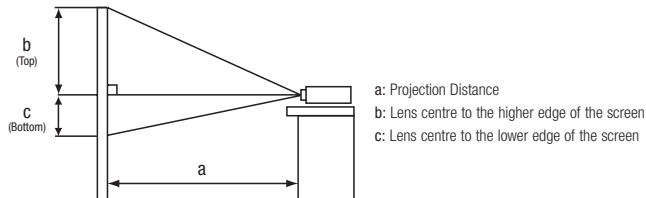

CP-SX635 Technical specifications

Image Size 4:3				
Screen Size (Diagonal)	Projection Distance (a)		Screen Height (cm)	
	min. (m)	max. (m)	b (top)	c (bottom)
40" (1.0)	1.2	1.4	55.0	6.0
60" (1.5)	1.8	2.2	82.0	9.0
100" (2.5)	3.0	3.7	137.0	15.0
150" (3.8)	4.6	5.5	206.0	23.0
200" (5.1)	6.1	7.4	274.0	30.0
300" (7.6)	9.2	11.1	411.0	46.0
350" (8.9)	10.8	13.0	480.0	53.0

Image Size 16:9				
Screen Size (Diagonal)	Projection Distance (a)		Screen Height (cm)	
	min. (m)	max. (m)	b (top)	c (bottom)
40" (1.0)	1.3	1.6	51.0	-2.0
60" (1.5)	2.0	2.4	77.0	-2.0
100" (2.5)	3.3	4.0	129.0	-4.0
150" (3.8)	5.0	6.0	193.0	-6.0
200" (5.1)	6.7	8.0	257.0	-8.0
300" (7.6)	10.0	12.1	386.0	-12.0
350" (8.9)	11.7	14.1	450.0	-15.0