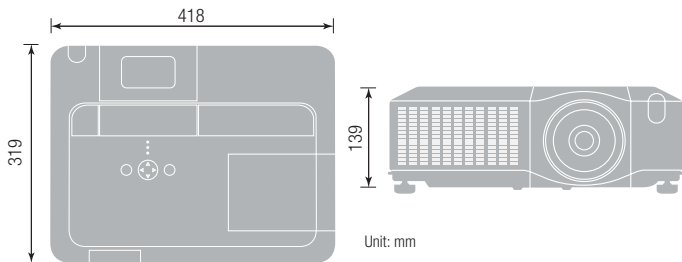

CP-SX635 Technical specifications

Image Size 4:3				
Screen Size (Diagonal)	Projection Distance (a)		Screen Height (cm)	
	min. (m)	max. (m)	b (top)	c (bottom)
40" (1.0)	1.2	1.4	55.0	6.0
60" (1.5)	1.8	2.2	82.0	9.0
100" (2.5)	3.0	3.7	137.0	15.0
150" (3.8)	4.6	5.5	206.0	23.0
200" (5.1)	6.1	7.4	274.0	30.0
300" (7.6)	9.2	11.1	411.0	46.0
350" (8.9)	10.8	13.0	480.0	53.0

Image Size 16:9				
Screen Size (Diagonal)	Projection Distance (a)		Screen Height (cm)	
	min. (m)	max. (m)	b (top)	c (bottom)
40" (1.0)	1.3	1.6	51.0	-2.0
60" (1.5)	2.0	2.4	77.0	-2.0
100" (2.5)	3.3	4.0	129.0	-4.0
150" (3.8)	5.0	6.0	193.0	-6.0
200" (5.1)	6.7	8.0	257.0	-8.0
300" (7.6)	10.0	12.1	386.0	-12.0
350" (8.9)	11.7	14.1	450.0	-15.0

POWER

Power supply	100-120V/220-240V, auto switching
Power consumption	460W

PHYSICAL

Dimensions (W x H x D)	418 x 139 x 319mm (excluding feet and extrusions)
Weight	7.1Kg
Noise level	35dB (Normal Mode)/29dB (Eco Mode)
Air filter	Hybrid