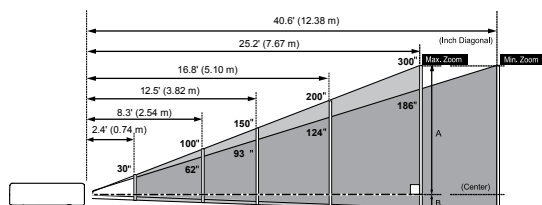

#### Dimensions (W x H x D)

350 x 97 x 277 mm

#### THROW DISTANCES

Screen Size	30"	100"	150"	200"	300"
(W x H) mm 16:10 aspect ratio	646 x 404	2154 x 1346	3231 x 2019	4308 x 2692	6462 x 4039
Zoom (max)	2.4' (0.74m)	8.3' (2.54m)	12.5' (3.82m)	16.8' (5.10m)	25.2' (7.67m)
Zoom (min)	4.0' (1.21m)	13.5' (4.11m)	20.3' (6.18m)	27.1' (8.25m)	40.6' (12.38m)