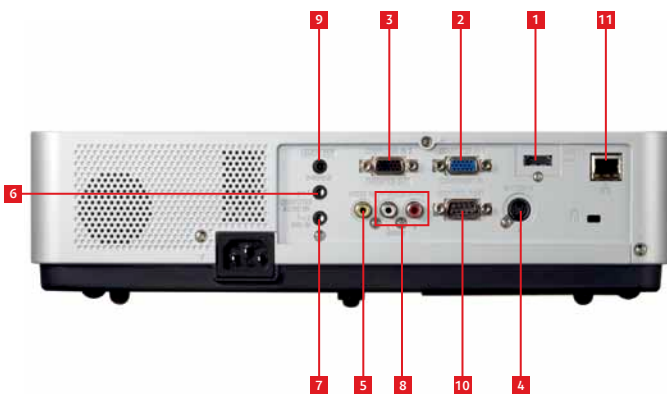

Connectivity

1. 1 **HDMI™ V1.3 (with Deep Colour):** Digital Video / Digital Audio / Digital RGB input.
2. 2 **Mini D-Sub 15-pin:** Analogue RGB Input 1 / Component Input (with optional adapter cable) / SCART RGB inpt (with optional adapter cable).
3. 3 **Mini D-Sub 15-pin:** Analogue RGB Input 2 / Analogue RGB (Monitor) Output.
4. 4 **Mini DIN 4-pin:** S - Video Input.
5. 5 **RCA x1:** Composite Video Input.
6. 6 **3.5 mm mini-jack:** Stereo Audio Input 1 (for RGB input 1).
7. 7 **3.5 mm mini-jack:** Stereo Audio Input 2 (for RGB input 2 / Microphone input).
8. 8 **RCA x2 (L/R):** Stereo Audio Input 3 (for S-Video input / Composite Video Input).
9. 9 **3.5 mm mini-jack:** Stereo Audio Output (Variable level).
10. 10 **Mini D-Sub 9-pin:** Control Port (RS-232c).
11. 11 **RJ-45:** Network Connection.

Canon Inc.
canon.com

Canon Europe
canon-europe.com

Canon Europe Ltd
3 The Square, Stockley Park
Uxbridge, Middlesex
UB11 1ET UK

English Edition
© Canon Europa N.V., 2011