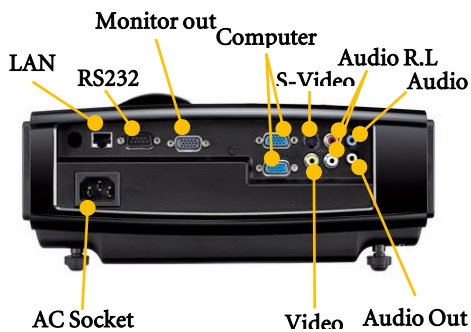

Projection System	DLP® technology by Texas Instruments®	
Native Resolution	XGA (1024 x 768)	
Brightness	2500 ANSI lumens	
Contrast Ratio	3500:1 (Full on/Full off)	
Keystone	Manual Vertical ± 30 Degree	
Aspect Ratio	4:3 Native, 16:9 Selectable	
Color	Full 16.7 million color palette	
Lens	F=2.6, f=6.9 mm	
Zoom Ratio	Fixed	
Image Size (Diagonal)	61" to 300"	
Throw Ratio	0.61:1 (81"@1M)	
Lamp	210W, 3000/4000 hours (Normal/Economic mode)	
Computer Compatibility	VGA(640 x 480) to SXGA(1280 x 1024)	
HDTV Compatibility	480i, 480p, 576i, 576p, 720p, 1080i	
Video Compatibility	NTSC, PAL, SECAM	
Horizontal Frequency	31-93 kHz	
Vertical Scan Rate	48-86 Hz	
Input Terminals	PC	Analog RGB: D-sub 15 pin x 2(shared with Component)
		S-Video: Mini Din 4 pin x 1
		Composite Video: RCA x 1
Audio		Audio L/R : RCA x 2
		Stereo Mini Jack x 1
Output Terminals	PC	D-sub 15 pin x 1
		Variable Audio Out : Stereo Mini Jack x 1
Audio		5W x 2
	Control Terminal	Serial Connector : RS232 9 pin x 1
		RJ45 x 1
Dimensions(W x H x D)	11.4 x 3.7 x 10.9 inch (290 x 94 x 278.6 mm) with Lens	
Weight	7.7 lbs (3.5kg)	
Power Supply	100 to 240 VAC, 50/60 Hz	
Power Consumption	295W, Standby < 1W	
Audible Noise	32/27 dB (Normal/Economic mode)	
On-Screen Display Languages	Bulgarian/ Croatian/ Czech/ Danish/ Dutch/ English/ Finnish/ French/ German/ Hungarian/ Italian/ Japanese/ Korean/ Norwegian/ Polish/ Portuguese/ Romanian/ Russian/ Simplified Chinese/Spanish/ Swedish/ Turkish/ Thai/ Traditional Chinese (24 Languages)	
Picture Modes	Dynamic Mode	Presentation Mode
	sRGB Mode	Cinema Mode
	User 1 Mode	User 2 Mode
Functions	BrilliantColor™	Blank
	VIDI™	Panel Key Lock
	3D Color Management	Auto Off
	Crestron LAN Control	Security Password
	Emergency Broadcasting	HDTV Compatible
	Multi Languages Web Control	High Altitude Mode
	Closed Captioning	"Q?" Hot Key for FAQ
	Digital Zoom (x2)	3D Ready
	Variable Audio Out	Freeze
	Quick Cooling	PJLink Compatible
	Quick Auto Search	
	Quick Start Guide	VGA Cable
	Manual CD	Power Cord
	Accessories (Standard)	
Remote Control w/battery		
Accessories (Optional)	Presentation Plus	Spare Lamp Kit
	RS232 Cable	Soft Carry Case