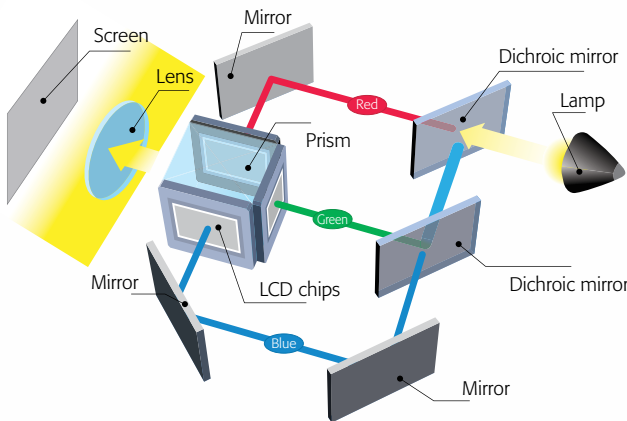

Epson MovieMate® 60 PROJECTOR, DVD AND MUSIC PLAYER COMBO

The best-selling projectors in the world.

Epson offers a wide range of high-quality projectors to meet almost any need. Built with image quality and reliability in mind, Epson high-definition projectors take home theater entertainment to a whole new level, featuring color and detail that's sure to win rave reviews from friends and family alike. With the vivid realism of Epson 3LCD technology, these projectors will make your home the hottest ticket in town.

3LCD technology — for quality and color that's beyond amazing

Innovative technology with proven reliability

- 3 chips for full-time, vibrant color
- 25% less electricity required per lumen of brightness when compared to 1-chip DLP projectors**
- Road-tested reliability from a company with over 20 years of experience