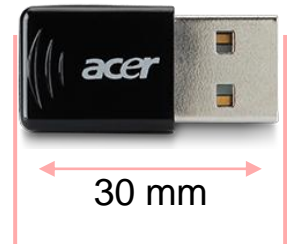

Versatile installation and connectivity

Optional wireless solution: USB dongle

- The optional tiny USB dongle (WU5205-B) offers convenient wireless connectivity, enabling users to enjoy PC content even without a VGA cable connecting the projector to the computer.
- Users can simply insert the dongle into a USB port on the projector to play and enjoy videos without any lag.

laptop