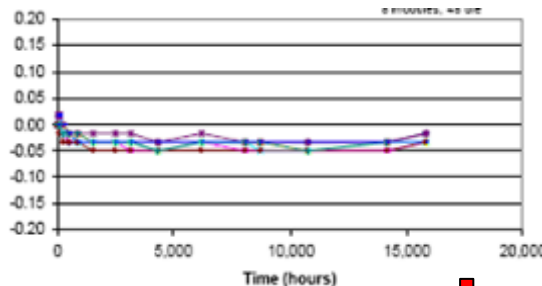

Acer dynamic RGB gain control