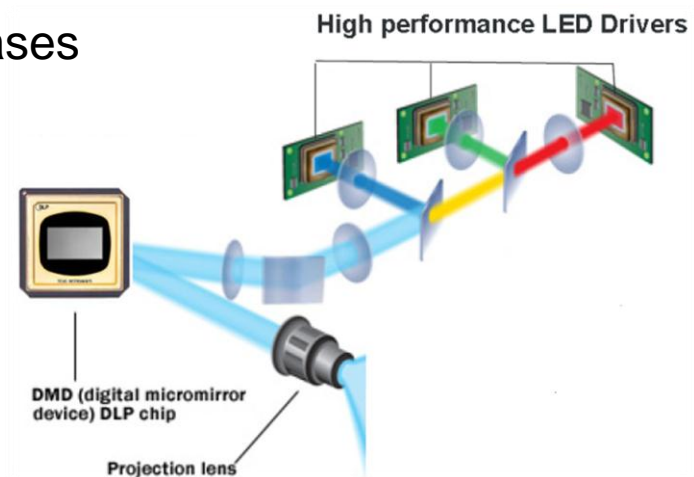

LED technology overview

Benefits of LED lamps

- Smaller lamp size offers design flexibility
- Long lifespan reduces cost and delivers an always-available light source
- Instant on/off capability
- Better color saturation — from 60 to **130%** NTSC
- High durability, as there are no breakable filaments or tubes
- No hazardous mercury or halogen gases