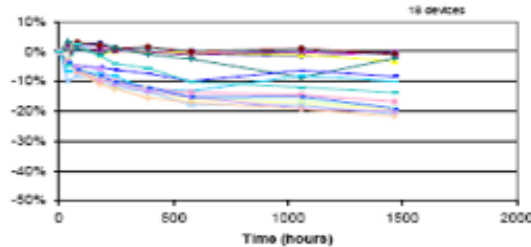

Greenish picture (traditional DLP® projectors)