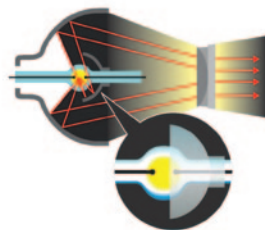

Enjoy a variety of entertainment options

Enjoy big-screen cinematic adventures at home or on the go. EPSON MegaPlex MG-50 makes it easy with built-in features including an Apple dock for your iPhone®, iPad® or iPod®, two 10 W stereo speakers and more for brilliant, big-screen entertainment.

- Show videos or listen to tunes stored on your Apple iPod
- Use the microphone or other inputs for the ultimate karaoke party
- Play songs from digital devices (cables not included)
- Show content from a PC or Mac® computer
- Enjoy added versatility with HDMI connectivity

Better Products for a Better Future™

For more information on Epson's environmental programs, go to eco.epson.com

Eco Features

- RoHS compliant
- Recyclable product⁵
- Epson America, Inc. is a SmartWay^{SM} Transport Partner⁶