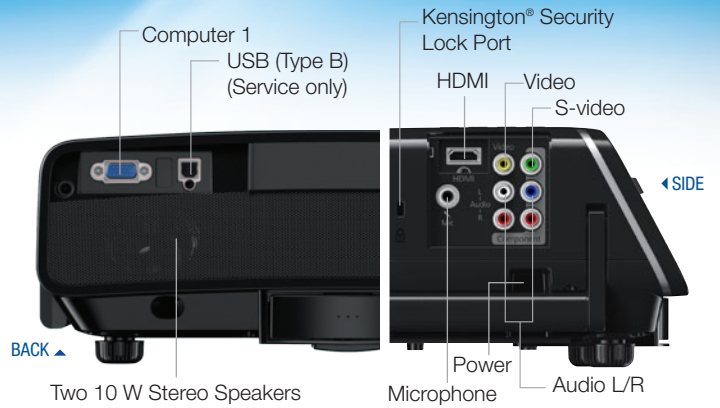

MegaPlex™ MG-50

Portable digital dock projector and speaker combo

Product Name	Product Code	UPC
MegaPlex MG-50	V11H445020	0 10343 88682 7
Genuine EPSON Lamp	V13H010L67	0 10343 88423 6
Replacement Air Filter	V13H134A37	0 10343 88685 8

Specifications

Projection System
EPSON 3LCD, 3-chip technology

Projection Method
Front / Rear

Product Color
Black

Driving Method
EPSON Poly-silicon TFT Active Matrix, 0.54-inch wide panel without MLA

Pixel Number
518,400 dots (960 x 540) x 3

Color Light Output²
2200 lumens

White Light Output²
2200 lumens (ISO 21118 Standard)

Aspect Ratio
Native 16:9 widescreen

Native Resolution
540p (960 x 540)

Resize
16:10, 4:3

Lamp Type
200 W UHE (E-TORL)

Lamp Life⁵
Up to 5000 hours

Throw Ratio Range
1.36 – 1.83 (wide/tele)

Size (projected distance)
30" – 350"

Keystone Correction
Vertical ±30 degrees
Horizontal ±30 degrees (Slide bar)

Contrast Ratio
Up to 5,000:1

Color Reproduction
Full-color (16.77 million colors)

Projection Lens

Type
Manual Focus/Digital Zoom

F-number
1.44

Focal Length
16.7 mm; widescreen image size (projected distance)
60" diagonal (wide: 5.9' – tele: 8')

Zoom Ratio
Digital 1.0 – 1.35

Other

Display Performance (native)
PC input 640 x 480
Component/HDMI 720 x 480

Color Modes
Dynamic, Living room, Cinema, Game, Auto

Input Signal
DVD Region Code 1
Composite: NTSC / NTSC4.43 / PAL / M-PAL / N-PAL / PAL60 / SECAM
Component: 480i / 576i / 480p / 576p / 720p / 1080i / 1080p
HD-DVD and Blu-ray® (external source only)

Terminal Inputs
RCA (composite) x 1
RCA (component) x 3
RCA (audio L/R) stereo x 2
VGA D-sub 15 pin (computer input) x 1
HDMI x 1
Microphone (3.5 mm mini jack) x 1
iPod/iPhone/iPad retractable dock

Supported iPad/iPhone/iPod Devices
iPad/iPad 2 OS 4.3.3 and later
iPhone 3G/3GS/4G OS 3.1.3 and later
iPod Touch 2G/3G/4G OS 3.1.3 and later
iPod Nano® 3G/4G/5G OS 3G 1.1.3 and later
OS 4G 1.04 and later
OS 5G 1.02 and later

Computer Compatibility
PC, Mac

Speakers
Two integrated 10 W stereo speakers

Operating Temperature
5 °C to 35 °C (41 °F to 95 °F)

Other (Continued)

Power Supply Voltage
100-240 V AC +/- 10%, 50/60 Hz

Power Consumption
298 W Normal Mode, 251 W ECO Mode

Fan Noise
29 – 35 dB

Security
Kensington® Security Lock Port

Parental Controls

Power Button Lock
Hinders projector from being turned on without parental supervision

Dimensions

Including Feet
13.4" x 11.5" x 5.1" (W x D x H)

Excluding Feet
13.4" x 11.5" x 4.6" (W x D x H)

Weight
8.6 lb

Remote Control

Features
Front and rear directional

Operating Angle
Front: Right/left ±30°
Upper/lower ±15°
Rear: Right/left ±30°
Upper/lower 0 to 30°

Operating Distance
19.5 feet (6 meters)

What's in the Box

MegaPlex MG-50 projector, power cord, remote control and AA batteries, CD ROM with user's guide, iPad docking bracket

Optional Accessories