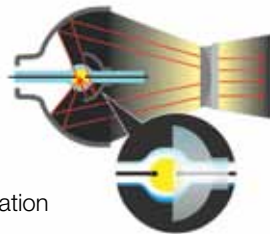

Energy-efficient E-TORL® lamp, exclusively from Epson

- Delivers more lumens per watt and lasts up to 5000 hours***
- Minimizes both light diffraction and light leakage
- E-TORL lamps maximize your presentation time, while minimizing your costs

▲ E-TORL lamp