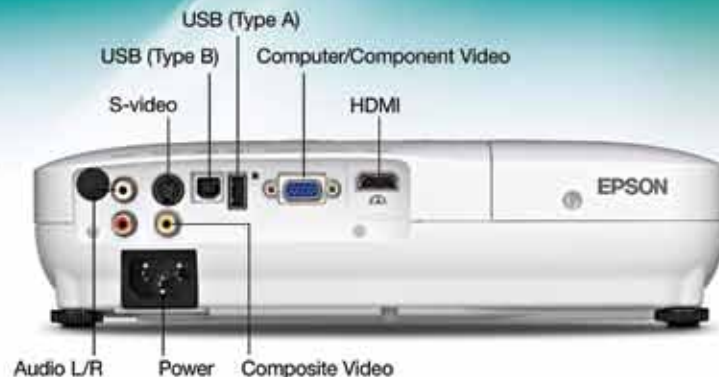

PowerLite® Home Cinema 705HD

HOME THEATER PROJECTOR

Product Name	Product Code	UPC
PowerLite Home Cinema 705HD (U.S.)	V11H331020	0 10343 87408 4
PowerLite Home Cinema 705HD (Canda)	V11H331020-F	0 10343 87572 2

Specifications

Projection System

Epson 3LCD, 3-chip optical engine

Projection Method

Front/rear/ceiling mount

Driving Method

Epson Poly-silicon TFT Active Matrix

Pixel Number

1,024,000 dots (1280 x 800) x 3

White Light Output*

2500 lumens (ISO 21118 standard)

Color Light Output*

2500 lumens

Aspect Ratio

16:10

Native Resolution

1280 x 800 (WXGA)

Resize

640 x 480 (VGA), 1024 x 768 (XGA),
1152 x 864 (SXGA), 1400 x 900 (WXGA+),
1440 x 900 (WSXGA), 1680 x 1050 (WSXGA+),
1400 x 1050 (SXGA+), 1600 x 1200 (UXGA)

Lamp Type

200 W UHE

Lamp Life***

Up to 5000 hours (ECO Mode)

Up to 4000 hours (Normal Mode)

Throw Ratio Range

1.47 – 1.77 (16:10)

1.77 – 2.12 (4:3)

Size (projected distance)

27" – 270" (2.8' – 28.6')

Keystone Correction Automatic

Vertical: ± 30 degrees

Keystone Correction Manual

Vertical: ± 30 degrees

Contrast Ratio

Up to 3000:1

Color Reproduction

16.77 million colors

Projection Lens

Type

Manual zoom/Manual focus

F-number

1.58 – 1.72

Focal Length

16.9 mm – 20.28 mm

Zoom Ratio

Optical zoom 1.0 – 1.2

Other

Display Performance

NTSC: 480 lines

PAL: 560 lines

(Depends on observation of the multi-burst pattern)

Input Signal

NTSC/NTSC4.43/PAL/M-PAL/N-PAL/

PAL60/SECAM

Interfaces

Computer/component video:

D-sub 15 pin x 1

S-video: Mini DIN x 1

Composite video: RCA (Yellow) x 1

Audio in: RCA x 1 (White/Red)

USB connector: Type B x 1 (service only)

HDMI port

USB Connector: Type A x 1

Speaker

1 W (Mono)

Operating Temperature

41° to 95° F (5° to 35° C)

Power Supply Voltage

100 – 240 V ±10%, 50/60 Hz

Power Consumption

244 W, 3 W standby

Fan Noise

34 dB (Normal Mode)

29 dB (ECO Mode)

Security

Kensington®-style lock provision,

Padlock and security cable hole

Dimensions (W x D x H)

Including feet: 11.6" x 9.0" x 3.1"

Excluding feet: 11.6" x 9.0" x 3.0"

Weight: 5.1 lb

Remote Control

Features

Source search selection, HDMI, slideshow,
USB display, power, aspect, color mode,
volume, e-zoom, A/V mute, freeze, menu,
page up and down, help, auto, mouse functions

Support — The Epson Connection^{SM}

Pre-sales support

U.S. and Canada 800-463-7766

Internet website www.epson.com

Service Programs

Two-year projector limited warranty,
Epson Road Service program, Epson
PrivateLine dedicated toll-free support
and 90-day limited lamp warranty

What's In The Box

Remote control, batteries, user manual CD,
component adapter, soft carrying case,
Quick Setup Sheet, PrivateLine support
card, registration card

Accessory Part Numbers