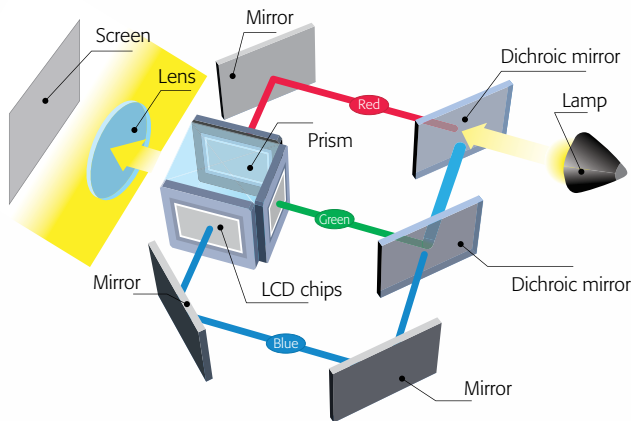

3LCD technology — for quality and color that's beyond amazing

Innovative technology with proven reliability

- 3 chips for full-time, vibrant color
- 25% less electricity required per lumen of brightness when compared to 1-chip DLP projectors**
- Road-tested reliability from a company with over 20 years of experience