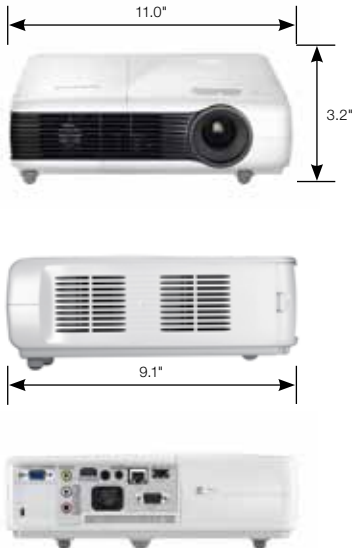

M220 M250 M255

Mobile Data Projectors

Features

3LCD Technology

Advanced 3LCD color processing separates the primary colors with special mirrors, then recombines them with a prism to unlock the entire spectrum and create more realistic color.

Designed for Mobility

Weighing just 5.3 lbs. and measuring just 11.0" W x 9.1" D x 3.2" H, Samsung M-Series data projectors are designed to travel.

Designed for Quick Set-Up

Quick-release legs, and auto keystone correction allow you to set up quickly.

High Brightness

Brightness of up to 2500 ANSI lumens gives you bright, rich color.

Reliable Operation

An integrated speaker and 5,000-hour lamp mean less to worry about.

Multi-Media Functions

Closed captioning functionality and Blackboard mode for projecting on black or green screens add flexibility.

M255 Dimensions

Model	M220	M250	M255
Display			
Native/Supported Aspect Ratio	4:3/Zoom 1, Zoom 2, 16:9	4:3/Zoom 1, Zoom 2, 16:9	4:3/Zoom 1, Zoom 2, 16:9
Brightness (max ANSI lumens)	Up to 2200 ANSI Lumens	Up to 2500 ANSI Lumens	Up to 2500 ANSI Lumens
Contrast Ratio	Up to 500:1 Full On/Off	Up to 500:1 Full On/Off	Up to 500:1 Full On/Off
Display Technology	3 panel LCD (p-Si TFT Active-matrix w/MLA)	3 panel LCD (p-Si TFT Active-matrix w/MLA)	3 panel LCD (p-Si TFT Active-matrix w/MLA)
Data Compatibility	VGA, SVGA, XGA, SXGA, UXGA	VGA, SVGA, XGA, SXGA, UXGA	VGA, SVGA, XGA, SXGA, UXGA
Video Compatibility	NTSC, NTSC-4.43, PAL, PAL-M, PAL-N, PAL-60, SECAM, 480i, 576i, 480p, 576p, 720p, 1080i	NTSC, NTSC-4.43, PAL, PAL-M, PAL-N, PAL-60, SECAM, 480i, 576i, 480p, 576p, 720p, 1080i	NTSC, NTSC-4.43, PAL, PAL-M, PAL-N, PAL-60, SECAM, 480i, 576i, 480p, 576p, 720p, 1080i
Native Resolution (pixels)	XGA (1024 x 768)	XGA (1024 x 768)	XGA (1024 x 768)
Projector Placement	Front Floor/Ceiling, Rear Floor/Ceiling	Front Floor/Ceiling, Rear Floor/Ceiling	Front Floor/Ceiling, Rear Floor/Ceiling
Lamp Wattage	Eco: 150 Watts, High Bright: 220 Watts	Eco: 150 Watts, High Bright: 220 Watts	Eco: 150 Watts, High Bright: 220 Watts
Lamp Life	Eco: 5000 Hours, High Bright: 2000 Hours	Eco: 5000 Hours, High Bright: 2000 Hours	Eco: 5000 Hours, High Bright: 2000 Hours
Picture Mode	Standard, Presentation, Text, Movie, Game, User	Standard, Presentation, Text, Movie, Game, User	Standard, Presentation, Text, Movie, Game, User
Minimum/Maximum Image Size	30"/300"	30"/300"	30"/300"
Standard Lens Zoom	1.2:1	1.2:1	1.2:1
Standard Lens Throw Ratio	1.48~1.78	1.48~1.78	1.48~1.78
Standard Lens Image Offset Ratio	71.50%	71.50%	71.50%
Standard Lens Projection Distance	3~33 ft.	3~33 ft.	3~33 ft.
Digital Keystone Correction (V)	+/-20°	+/-20°	+/-20°
Connectivity			
HDMI/DVI	Number of Inputs: 1/Requires HDMI to DVI cable	Number of Inputs: 1/Requires HDMI to DVI cable	Number of Inputs: 1/Requires HDMI to DVI cable
HDCP Support	Yes	Yes	Yes
Computer	Number of Inputs: 1 (D-sub, 15-pin VGA)	Number of Inputs: 1 (D-sub, 15-pin VGA)	Number of Inputs: 1 (D-sub, 15-pin VGA)
Component (via D-sub)	Requires D-sub to RCA cable	Requires D-sub to RCA cable	Requires D-sub to RCA cable
RS-232	Yes	Yes	Yes
Stereo RCA Jacks Inputs	Number of Inputs: 1 (pair with Composite RCA)	Number of Inputs: 1 (pair with Composite RCA)	Number of Inputs: 1 (pair with Composite RCA)
Stereo 3.5 mm Mini-jack Inputs	Number of Inputs: 1 (pair with each D-sub 15-pin)	Number of Inputs: 1 (pair with each D-sub 15-pin)	Number of Inputs: 1 (pair with each D-sub 15-pin)
Projector Control	Projector Key panel, Remote Control	Projector Key panel, Remote Control	Projector Key panel, Remote Control
Speaker	7W	7W	7W
Audio Output	Number of Inputs: 1 (Mini-jack, VAO-Variable Audio Output)	Number of Inputs: 1 (Mini-jack, VAO-Variable Audio Output)	Number of Inputs: 1 (Mini-jack, VAO-Variable Audio Output)
Compatibility			
H-Sync/V-Sync Range	30~80 KHz/56~75 Hz	30~80 KHz/56~75 Hz	30~80 KHz/56~75 Hz
General			
Audible Noise	Eco Mode 33dB, Normal Mode 35dB	Eco Mode 33dB, Normal Mode 35dB	Eco Mode 33dB, Normal Mode 35dB
Actual Dimensions (W x D x H)	11.0" x 9.1" x 3.2"	11.0" x 9.1" x 3.2"	11.0" x 9.1" x 3.2"
Actual Weight	5.3 lbs.	5.3 lbs.	5.3 lbs.
Shipping Weight	11.9 lbs.	11.9 lbs.	11.9 lbs.
Typical Power Consumption	270 Watts	270 Watts	270 Watts
Standby Power Consumption	Under 1W (@240V)	Under 1W (@240V)	Under 1W (@240V)
Power Supply	100 - 240 Volts at 50 - 60 Hz	100 - 240 Volts at 50 - 60 Hz	100 - 240 Volts at 50 - 60 Hz
Menu Languages	English, German, Spanish, Dutch, French, Italian, Portuguese, Chinese, Swedish, Russian, Korean	English, German, Spanish, Dutch, French, Italian, Portuguese, Chinese, Swedish, Russian, Korean	English, German, Spanish, Dutch, French, Italian, Portuguese, Chinese, Swedish, Russian, Korean
Approvals	UL and c-UL (US/Canada), FCC-A (US/Canada), CE (CE member countries), CCC (China)	UL and c-UL (US/Canada), FCC-A (US/Canada), CE (CE member countries), CCC (China)	UL and c-UL (US/Canada), FCC-A (US/Canada), CE (CE member countries), CCC (China)
Security	Kensington Lock Slot	Kensington Lock Slot	Kensington Lock Slot
Lamp/Filter Location	Top Load/Side Mount	Top Load/Side Mount	Top Load/Side Mount
Special			
Auto Keystone Correction	Yes	Yes	Yes
Blackboard Mode	Yes	Yes	Yes
Closed Captioning	Yes	Yes	Yes
USB Port	No	No	Yes, Document Viewer
Network Ready	No	No	Yes, RJ-45