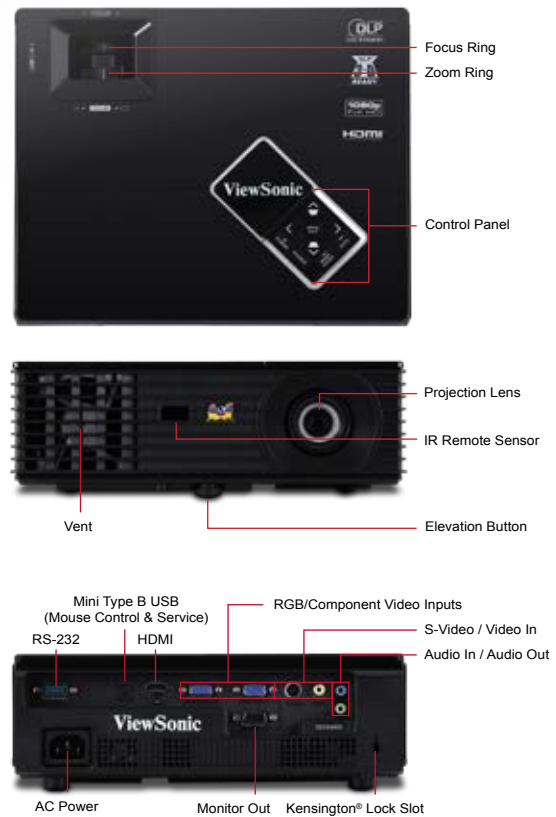

Specifications

DISPLAY	Type	0.65" Digital Micromirror Device (DLP)
	Resolution	1080p 1920x1080 (native)
	Lens	1.3x manual optical zoom / manual optical focus
	Keystone	Manual vertical digital keystone correction (+/- 40°)
	Size	30 – 300 in. / 0.7 – 7.6 m (diagonal)
	Throw Distance	2.5 – 25.0 ft. / 0.8 – 7.6 m
	Throw Ratio	1.15~1.5:1
	Lamp	210 watt
	Lamp Life	4000 / 6000 hours* (Normal / Eco-mode)
	Brightness	3000 Lumens
	Contrast Ratio	15,000:1 (w/DynamicEco™)
	Aspect Ratio	16:9 (native)
	Color Depth	30 bits, 1.07B Color (10+10+10)
Color Wheel	6-seg RGBCYW / 7200rpm	
INPUT SIGNAL	Computer and Video	NTSC M (3.58 MHz), 4.43MHz, PAL (B, D, G, H, I, M, N, 60), SECAM (B, D, G, K, K1, L), SD 480i and 576i, ED 480p and 576p, HD 720p, 1080i, 1080p
	Frequency	Fh: 31–100KHz, Fv: 48–120Hz
COMPATIBILITY	PC	VGA to 1920x1200
	Mac®	Up to 1920x1200 (may require MAC adaptor)
CONNECTOR	RGB Input	15-pin mini D-sub (x2)
	RGB Output	15-pin mini D-sub
	Digital Input	HDMI (x1)
	Component Input	15-pin mini D-sub (x2, shared with RGB)
	Composite Input	RCA jack
	S-Video	4-pin mini-DIN
	Audio Input	3.5mm mini jack
	Audio Output	3.5mm mini jack
	Control	RS-232 (DB-9)
	USB	Mini Type B (mouse control and service)
AUDIO	Speaker	2-watt (x1)
POWER	Voltage	100–240VAC (Auto Switching), 50/60Hz (universal)
	Consumption	260W (typ) / <0.5W (Stand-by mode)