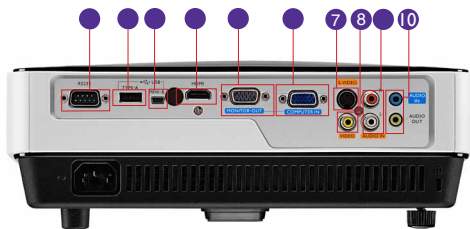

## Features

- Native XGA (1280x800) Resolution
- 3,000 ANSI Lumens; 13,000:1 Contrast Ratio
- Wireless Display / USB Reader & Display
- Up to 10,000 Hours Long Lamp Life
- SmartEco™ Power Saving Technology
- 3D PC & Blu-Ray Ready
- 10W Speaker

## Input and Output Terminals

- |                             |                             |
|-----------------------------|-----------------------------|
| 1 RS232 (DB-9pin)           | 6 Computer in (D-sub 15pin) |
| 2 USB (Type A)              | 7 S-Video (Mini DIN 4-pin)  |
| 3 USB (Type Mini-B)         | 8 Composite Video in        |
| 4 HDMI                      | 9 Audio in /L/R (RCA)       |
| 5 Monitor Out (D-sub 15pin) | 10 Audio In/Out (Mini Jack) |