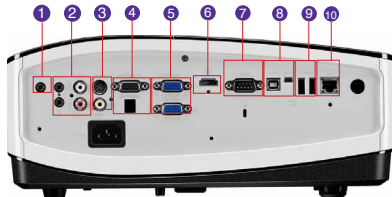

Top / Front-Left View

Input and Output Terminals

- | | |
|--------------------------------|--------------------------------|
| 1 Audio-Out x1 | 6 HDMI x1 |
| 2 Audio-In & MIC-In, Audio L/R | 7 RS232 x1 |
| 3 S-Video/Video | 8 USB Type B & Mini B |
| 4 Monitor Out Output | 9 USB Type A x2 |
| 5 Computer I & 2 | 10 RJ45 x1 (Control & Display) |