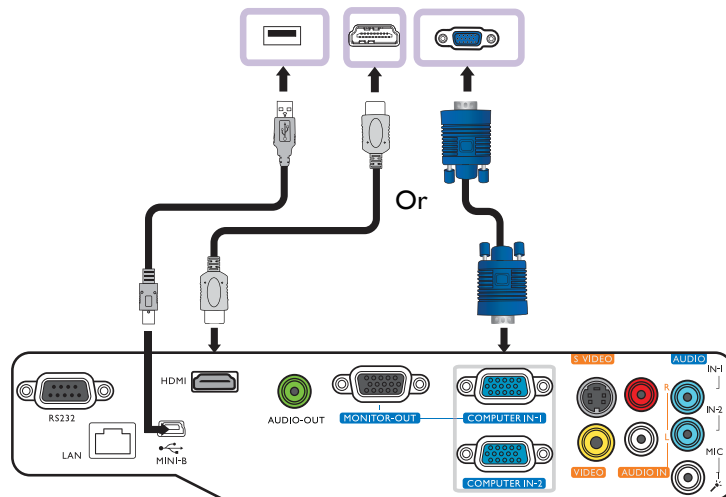

Top / Front-Left View

Input and Output Terminals

- | | |
|--------------------------------|--------------------------------|
| 1 Audio-Out x1 | 6 HDMI x1 |
| 2 Audio-In & MIC-In, Audio L/R | 7 RS232 x1 |
| 3 S-Video/Video | 8 USB Type B & Mini B |
| 4 Monitor Out Output | 9 USB Type A x2 |
| 5 Computer I & 2 | 10 RJ45 x1 (Control & Display) |

Optional Interactivity Function

Required equipment list:

PointDraw 3.0 Pen

Dimensions

Units: inch