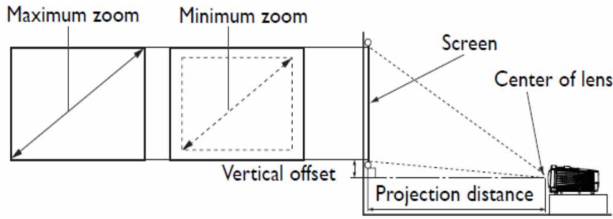

MW870UST Digital Projector

Distance Chart

Screen Size				Distance from screen (inch)	Vertical offset (inch)
Diagonal		W (inch)	H (inch)		
Inch	mm				
40	1016	34	22	11.5	2.6
50	1270	42	26	15	3.3
60	1524	51	32	18.4	3.9
80	2032	68	42	25.2	5.3
100	2540	85	53	32.1	6.61
120	3048	102	64	39	7.9
150	3810	127	79	49.3	9.9
200	5080	170	106	66.4	13.2
250	6350	212	132	83.6	16.5
300	7620	254	159	112.6	19.8