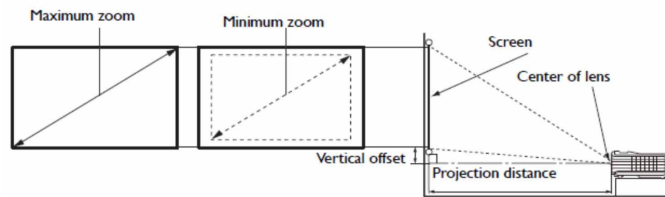

MX722 Digital Projector

Distance Chart

Screen Size				Distance from screen (inch)			Vertical offset (inch)
Diagonal		W (inch)	H (inch)	Min length (Max zoom)	Average	Min length (Max zoom)	
Inch	mm						
40	1016	32	24	48.5	55.7	62.9	1.81
50	1270	40	30	60.5	30.2	78.7	2.2
60	1524	48	36	72.6	83.9	94.4	2.7
70	1778	56	42	84.8	97.5	110.2	3.1
80	2032	64	48	96.9	111.4	125.9	3.5
90	2286	72	54	109.0	125.3	141.7	4.1
100	2540	80	60	121.1	139.2	157.4	4.4
120	3048	96	72	145.3	167.1	188.9	5.4
150	3810	120	90	181.7	208.9	236.2	6.7
200	5080	160	120	242.3	278.6	314.9	9.1
250	6350	200	150	302.8	348.2	393.7	11.3
300	7620	240	180	363.4	417.9	472.4	13.5

The screen aspect ratio is 4:3 and the projected picture is 4:3

Wall Mount Chart

Ceiling Mount screw: M4
(Max L = 25 mm; Min L = 20 mm)

Unit: inch

Dimensions