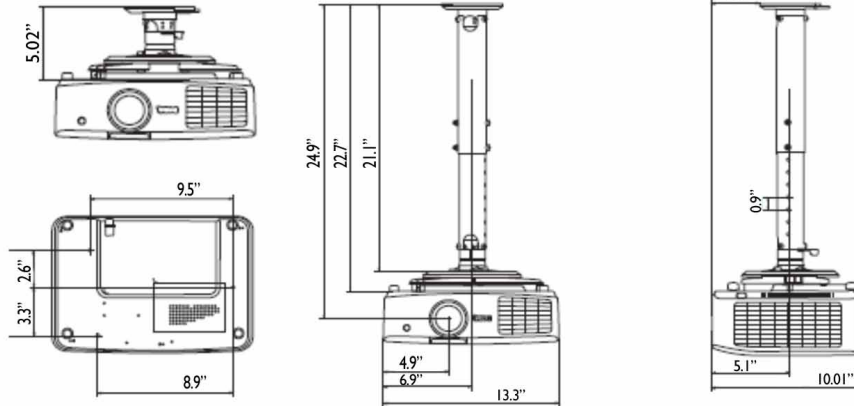

MX722 Digital Projector

Distance Chart

Screen Size				Distance from screen (inch)			Vertical offset (inch)
Diagonal		W (inch)	H (inch)	Min length (Max zoom)	Average	Min length (Max zoom)	
Inch	mm						
40	1016	32	24	48.5	55.7	62.9	1.81
50	1270	40	30	60.5	30.2	78.7	2.2
60	1524	48	36	72.6	83.9	94.4	2.7
70	1778	56	42	84.8	97.5	110.2	3.1
80	2032	64	48	96.9	111.4	125.9	3.5
90	2286	72	54	109.0	125.3	141.7	4.1
100	2540	80	60	121.1	139.2	157.4	4.4
120	3048	96	72	145.3	167.1	188.9	5.4
150	3810	120	90	181.7	208.9	236.2	6.7
200	5080	160	120	242.3	278.6	314.9	9.1
250	6350	200	150	302.8	348.2	393.7	11.3
300	7620	240	180	363.4	417.9	472.4	13.5

The screen aspect ratio is 4:3 and the projected picture is 4:3

Wall Mount Chart

Ceiling Mount screw: M4
(Max L = 25 mm; Min L = 20 mm)

Unit: inch

Dimensions