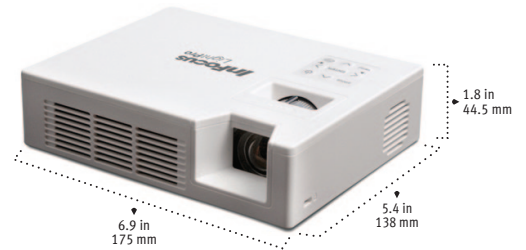

Optional Accessories

Wireless USB module (SP-WIFIUSB-2)
Presenter RF Remote with USB Receiver (HW-PRESENTER-2)
Security Lock (SEC-LOCK-01)
Extended warranties (PROJ-EW1YR-MC, PROJ-EW2YR-MC)
Cables and adapters
Projection screens

Warranty

The IN1146 projector comes standard with a 1-year warranty and a 90-day accessories warranty. Extended product warranty programs are available.

LightPro

InFocus

The New Way to Collaborate

* Product specifications, terms, and offerings are subject to change at any time without notice.