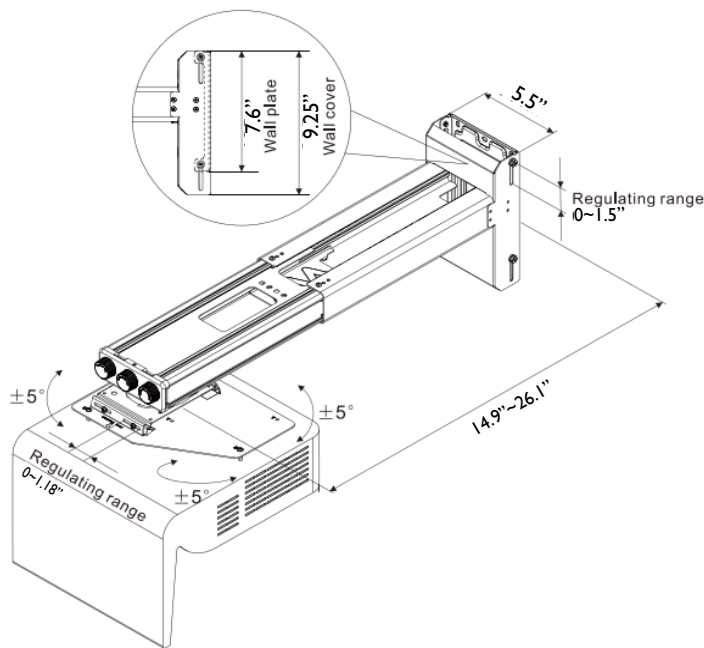

Because it matters

MW843UST Digital Projector

Distance Chart

The screen aspect ratio is 16:10 and the projected picture is in a 16:10 aspect ratio

(a) Screen size				(b) Distance from screen (inch)	(c) Vertical offset (inch)
Diagonal		Height	Width		
inch	mm	inch	inch		
60	1524	32	51	19.0	7.0
70	1778	37	59	22.1	8.1
80	2032	42	68	25.3	9.3
90	2286	48	76	28.5	10.5
100	2540	53	85	31.6	11.6
110	2794	58	93	34.8	12.8
120	3048	64	102	38.0	14.0

Wall Mount / Ceiling Mount Chart

Units: inch

Dimensions

Units: inch