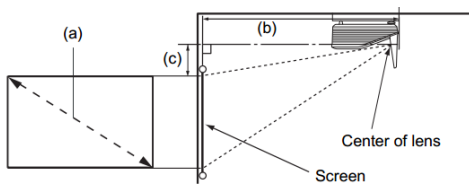

Because it matters

MW843UST Digital Projector

Distance Chart

The screen aspect ratio is 16:10 and the projected picture is in a 16:10 aspect ratio

(a) Screen size				(b) Distance from screen (inch)	(c) Vertical offset (inch)
Diagonal		Height	Width		
inch	mm	inch	inch		
60	1524	32	51	19.0	7.0
70	1778	37	59	22.1	8.1
80	2032	42	68	25.3	9.3
90	2286	48	76	28.5	10.5
100	2540	53	85	31.6	11.6
110	2794	58	93	34.8	12.8
120	3048	64	102	38.0	14.0