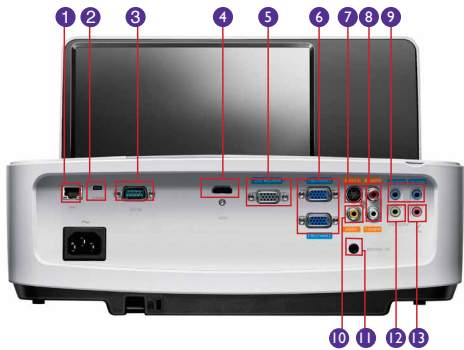

- | | |
|-----------------------------------|------------------------------|
| 1 LAN | 7 S-Video In (Mini DIN 4pin) |
| 2 USB Type B | 8 Audio (L/R) |
| 3 RS232 (DB-9pin) | 9 Audio In (x 2) |
| 4 HDMI | 10 Composite Video in (RCA) |
| 5 Monitor Out (D-sub 15pin) | 11 12V Trigger |
| 6 Computer in 1 & 2 (D-sub 15pin) | 12 Audio Out (Mini Jack) |
| | 13 Mic |