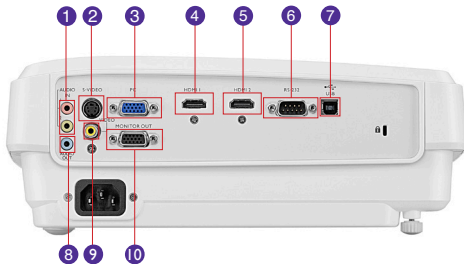

8.7" / 222 mm

3.7" / 95 mm

11.1" / 283mm

*Lamp life results will vary depending on environmental conditions and usage. Actual product's features and specifications are subject to change without notice.

- 1 Audio in (Mini Jack)
- 2 S-Video in
- 3 Computer in (D-sub 15pin)
- 4 HDMI 1
- 5 HDMI 2
- 6 RS-232
- 7 USB (Type B)
- 8 Audio out (Mini Jack)
- 9 Composite video in (RCA)
- 10 Monitor out (D-sub 15pin)