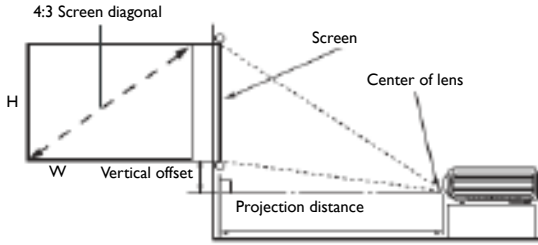

Because it matters

MX570 Digital Projector

Distance Chart

The screen aspect ratio is 4:3 and the projected picture is in a 4:3 aspect ratio

Screen Size				Distance from screen (inch)			Vertical offset (inch)
Diagonal		W (inch)	H (inch)	Min length	Average	Min length	
Inch	mm			Max zoom		Max zoom	
30	762	24	18	36.2	41.7	47.2	1.3
40	1016	32	24	48.3	55.6	63.0	1.8
50	1270	40	30	60.3	69.6	78.8	2.2
60	1524	48	36	72.4	83.5	94.5	2.7
80	2032	64	48	96.6	111.3	126.0	3.5
100	2540	80	60	120.7	139.2	157.5	4.4
120	3048	96	72	144.9	167.0	189.1	5.3
150	3810	120	90	181.1	208.8	236.4	6.7
200	5080	160	120	241.6	278.3	315.1	9.0
250	6350	200	150	302.0	347.9	394.0	11.25
300	7620	240	180	362.4	417.5	472.7	13.5