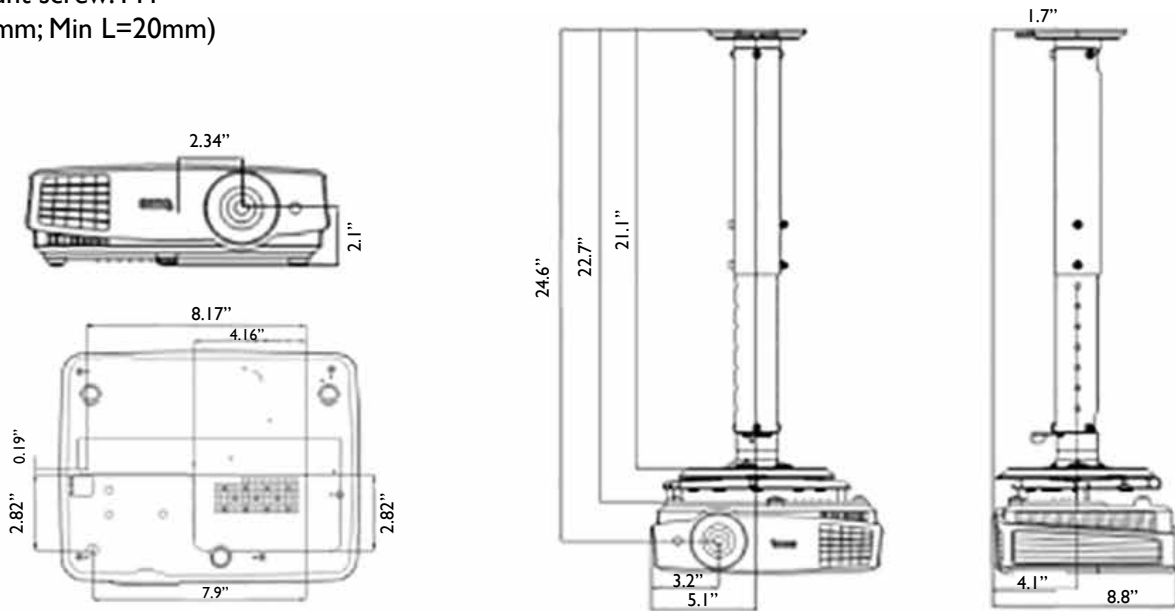

Because it matters

MX570 Digital Projector

Distance Chart

The screen aspect ratio is 4:3 and the projected picture is in a 4:3 aspect ratio

Screen Size				Distance from screen (inch)			Vertical offset (inch)
Diagonal		W (inch)	H (inch)	Min length	Average	Min length	
Inch	mm			Max zoom		Max zoom	
30	762	24	18	36.2	41.7	47.2	1.3
40	1016	32	24	48.3	55.6	63.0	1.8
50	1270	40	30	60.3	69.6	78.8	2.2
60	1524	48	36	72.4	83.5	94.5	2.7
80	2032	64	48	96.6	111.3	126.0	3.5
100	2540	80	60	120.7	139.2	157.5	4.4
120	3048	96	72	144.9	167.0	189.1	5.3
150	3810	120	90	181.1	208.8	236.4	6.7
200	5080	160	120	241.6	278.3	315.1	9.0
250	6350	200	150	302.0	347.9	394.0	11.25
300	7620	240	180	362.4	417.5	472.7	13.5

Ceiling Mount Chart

Ceiling Mount screw: M4
(Max L=25mm; Min L=20mm)

Units: inch

Dimensions

Because it matters