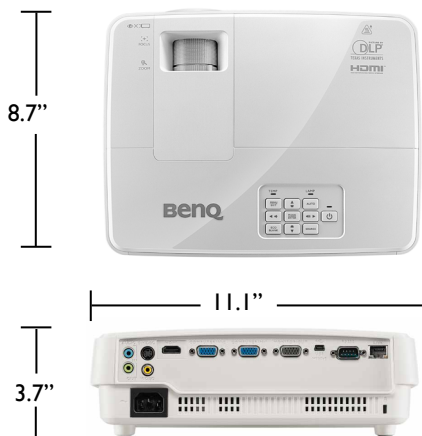

Dimensions