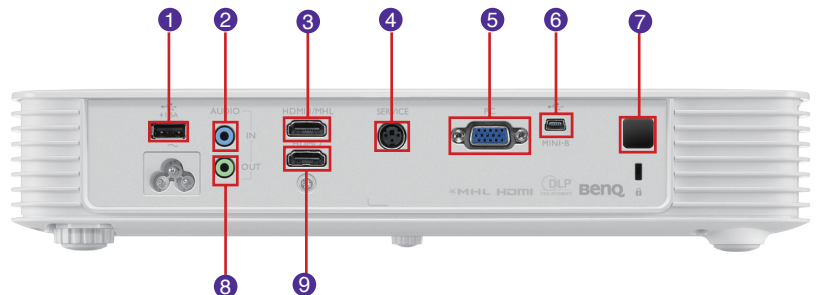

BenQ.us | BenQ.ca

BenQ is a registered trademark of BenQ Corp. All rights reserved. Product names, logos, brands, and other trademarks featured or referred to in this material are the property of their respective trademark holders. Specifications subject to change without notice.

Because it matters