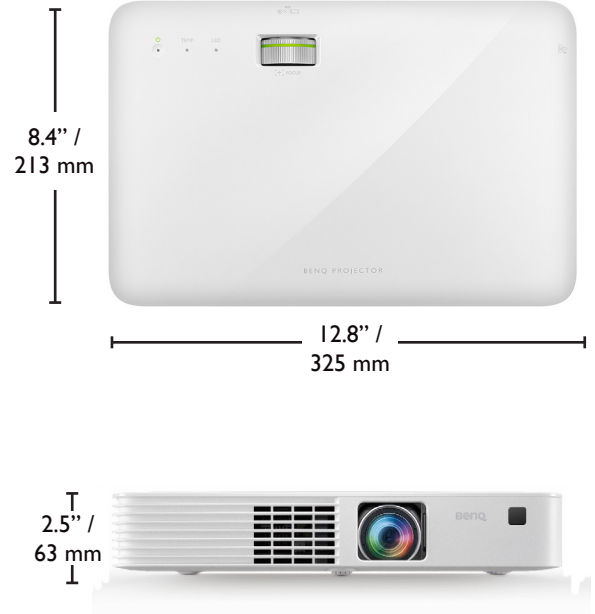

**Key Features**

- 1000 Colorific Lumens
- LED Light Source
- 1080p resolution
- DLP TRP technology
- Short throw ratio (81" @ 2M)
- 5W chamber speakers x2
- Integrated HDMI docking port
- sRGB picture mode

### SPECIFICATIONS

Projection System	DLP®	
Native Resolution	1080p (1920 x 1080)	
Brightness	1000 Colorific™ Lumens	
Contrast Ratio	100,000:1	
Display Color	1.07 Billion Colors	
Aspect Ratio	Native 16:9 (5 aspect ratio selectable)	
Light Source	OSRAM P1A	
Light (Normal/Eco)*	20000/30000 hours	
Keystone Adjustment	Vertical±20 degrees	
Resolution Support	VGA(640 x 480) to UXGA(1600 x 1200)	
Horizontal Frequency	15~ 102KHz	
Vertical Scan Rate	23 ~ 120 Hz	
Compatibility	<b>SDTV Compatibility</b> - 480i, 576i <b>EDTV Compatibility</b> - 480p, 576p <b>HDTV Compatibility</b> - 720@50p/60p, 1080@50i/60i/24p/25p/30p/50p/60p <b>Video Compatibility</b> - NTSC, PAL, SECAM	
Interface	Computer in (D-sub 15pin)	x 1
	HDMI	x 3
	MHL	x 1 with HDMI
	Audio in (Mini Jack)	x 1 (3.5mm)
	Audio out (Mini Jack)	x 1 (3.5mm)
	Speaker	5W x 2
	USB (Type A)	x 1 (for 1.5A power supply)
	USB (Mini B)	x 1 (for FW upgrade)
	Service	x 1
	IR Receiver	x 2 (Front and Back)
Dimensions (WxHxD)	12.8" x 2.5" x 8.4" (325 x 63 x 213mm) (excluding adjustment feet)	
Weight	5.51 lbs. (2.5kg)	
Power Supply	AC 100 to 240 V, 50/60 Hz	
Power Consumption (max)	146W	
Audible Noise	30/28 dBA (Normal/Eco)	
Languages	English/ Spanish/ French (28 Languages)	
Picture Mode	Bright/Graphic(sRGB)/Motion Video/Lectures/Cinema(film)/Vivid color/User	
Accessories (Standard)	Remote Control w/ Battery, Power Cord (by region), Quick Start Guide, Warranty Card (by region), HDMI Cable, VGA Cable	