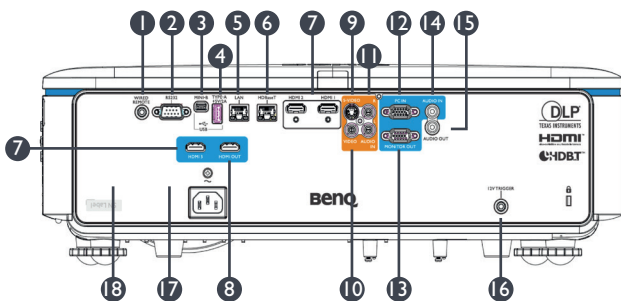

## Input and Output Terminals

- 1 Wired Remote In
- 2 RS232 In (D-sub 9pin, male)
- 3 USB TypeB (Service)
- 4 USB TypeA (5V/2A power)
- 5 LAN Port (RJ45 for Network control)
- 6 HDBaseT
- 7 HDMI In x3
- 8 HDMI Out
- 9 S-Video in
- 10 Composite Video (RCA)
- 11 RCA Audio in- L/R
- 12 PC In
- 13 Monitor out (D-sub 15pin, female)
- 14 Audio in (mini jack)
- 15 Audio out (mini jack)
- 16 12V Trigger
- 17 IR Receiver (Front)
- 18 IR Receiver (Rear)