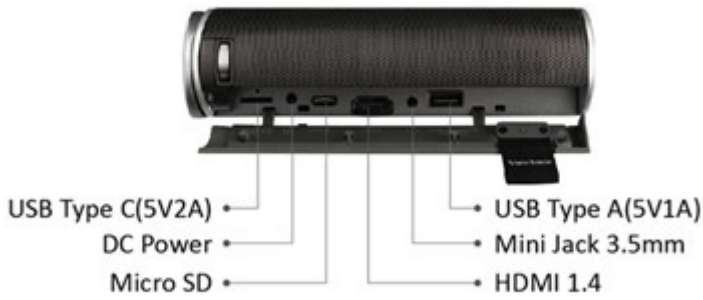

Technical Specifications

SPECIFICATION	Projection system	0.2" WVGA	
	Native Resolution	854x480	
	Brightness	250 ANSI Lumens	
	Contrast Ratio	120000:1	
	Display Color	1.07 Billion Colors	
	Light Source	LED	
	Light source life (Nor)	30000	
	Lamp Watt	RGB LED	
	Lens	F=1.7, f=5.5mm	
	Projection Offset	100% +/-5%	
	Throw Ratio	1.2	
	Image size	24"-100"	
	Throw Distance	38" @1m	
	Keystone	±40° (Vertical)	
	Optical Zoom	Fixed	
	Audible Noise (Eco)	25dB	
	Local storage	Total 16GB (12GB available storage)	
	Resolution Support	VGA(640 x 480) to FullHD(1920 x 1080)	
	HDTV Compatibility	480i, 480p, 576i, 576p, 720p, 1080i, 1080p	
	Horizontal Frequency	15h~135kHz	
	Vertical Scan Rate	23~120Hz	
	Input	HDMI / HDCP	1 (HDMI 1.4/ HDCP 1.4)
		SD Card	Micro SD (32GB, SDHC)
Internal Memory		16GB	
USB type C		1 (5V/ 2A)	
Output	Audio out (3.5mm)	1	
	Speaker	3W Cube x 2	
	USB type A (Power)	1 (5V/ 1A)	
Others	Power Supply Voltage	Input: 100~240V Output 19VDC/3.42A	
	Power Consumption	Normal: 45W Standby: <0.5W