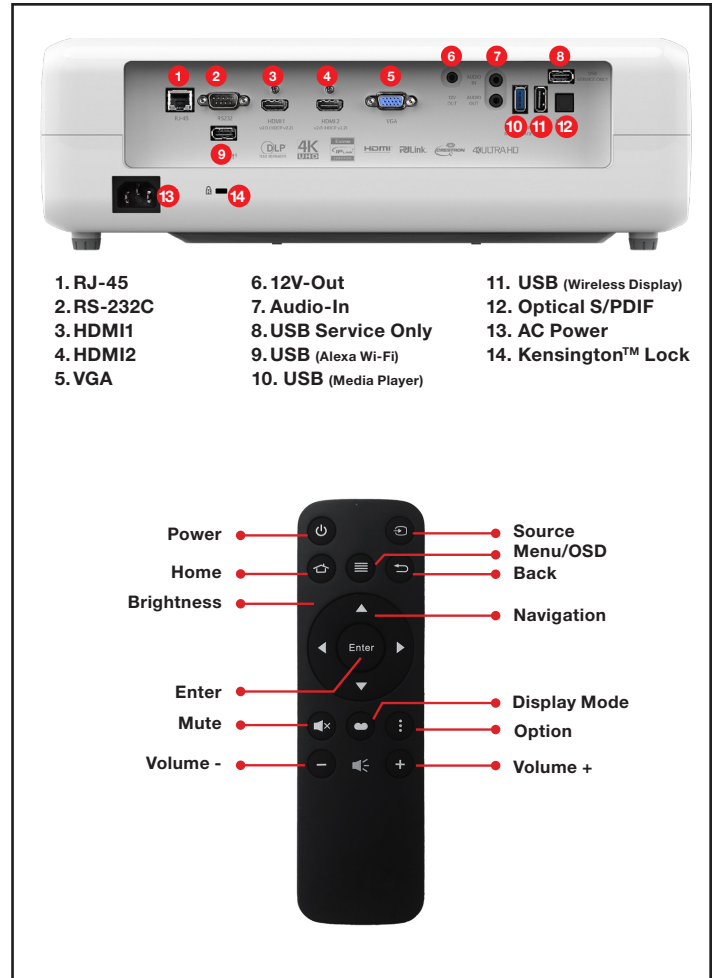

COMPATIBILITY SPECIFICATIONS

Computer Compatibility	4K UHD 2160p, WUXGA, HDTV 1080p, UXGA, SXGA, WXGA+, WXGA (1280 x 800), WXGA, HDTV (720p), XGA, SVGA, VGA, PC and Mac compatible
Video Compatibility	4K UHD 2160p (24/50/60Hz), 1080p (24/50/60Hz), 1080i (50/60Hz), 720p (50/60Hz), 480i/p, 576i/p
HDR Source Compatibility	Ultra HD Blu-Ray player, 4K UHD streaming media device (Roku 4K Ultra, Xbox One S / One X (Ultra HD Blu-ray, 4K media streaming & HDR gaming) and PS4 Pro (4K UHD media streaming and 4K UHD HDR gaming only)
3D Compatibility†	Side-by-side: 1080i50 / 60, 720p50 / 60 Blu-ray 3D / Frame-pack: 1080p24, 720p50 / 60 Over-under: 1080p24, 720p50 / 60
Scan Rate	Vertical: 24Hz to 120Hz / horizontal: 31 to 135 KHz
I/O Connection Ports	2xHDMI 2.0 (w/ HDCP 2.2, MHL 2.1), VGA-in, audio-in (3.5mm), audio-out, S/PDIF out (optical), USB 2.0 (service port), USB (for Alexa Wi-Fi adapter), USB (media playback), USB, RJ-45, RS-232C, 12V trigger
Loop Through (Audio)	Audio passthrough from HDMI to 3.5mm audio out and optical S/PDIF out (2-channel PCM)

PHYSICAL SPECIFICATIONS

Security	Kensington® lock port, password (OSD)
Weight	11.75 lbs.
Dimensions (W x H x D)	15.4" x 5.1" x 11.1"

Warranty

1-Year parts and labor limited warranty on the projector, 90 days lamp warranty

What's in the Box

UHD52ALV, lens cap, AC power cord, HDMI cable, remote control, batteries for remote, WUSB Wi-Fi adapter (for Alexa Wi-Fi or wireless screen mirroring), multilingual CD-ROM, user's manual, quick start guide and warranty card

Optional Accessories

Mount and wireless USB adapter (for wireless screen mirroring or Alexa Wi-Fi replacement)

Accessory Part Numbers

Lamp: BL-FP240E
Remote: BR-3081B
Mount: OCM815W, OCM818W-RU
Wireless adapter: WUSB

UPC 796435 81 340 6

Optoma.com

*Light source life is dependent upon many factors, including brightness mode, display mode, usage, environmental conditions and more. Light source brightness can decrease over time.

†3D content can be viewed with DLP Link active shutter 3D glasses when projector is used with a compatible 3D player. Please visit us at Optoma.com for more information.

Copyright © 2019 Optoma Technology, Inc. DLP® and the DLP logo are registered trademarks of Texas Instruments™. Amazon, Alexa and all related logos are trademarks of Amazon.com, Inc. or its affiliates. Assistant is a trademark of Google, LLC. All other trademarks are the property of their respective owners. All specifications subject to change at any time. 11192019