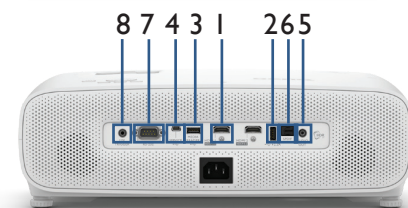

CONNECTIVITY

1. HDMI x 2(2.0b, HDCP2.2)
2. USB TypeA (5V/2.5A power)
3. USB TypeA (Media Reader, FW download)
4. USB Type min B (FW download, service)
5. Audio out (mini jack)
6. Audio out (S/PDIF) - (Only support 2-channel audio)
7. RS232 In (D-sub 9pin, male)
8. DC 12V Trigger (3.5mm Jack)

Environment Notice

*In 3D Mode: Resolution is 1920x1080 in 3D Mode.

**The Contrast is measured by Full On Full Off standard.

BenQ.us | BenQ.ca

BenQ is a registered trademark of BenQ Corp. All rights reserved. Product names, logos, brands, and other trademark featured or referred to in this material are the property of their respective trademark holders. Specifications subject to change without notice.