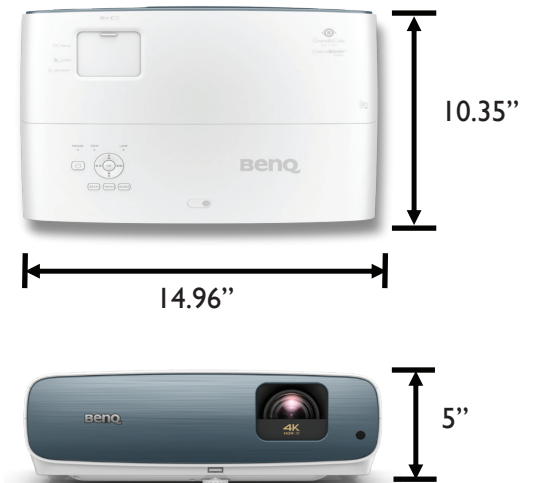

TK850

Home Entertainment

CinemaMaster™
Audio+
CinemaMaster™
Video+

KEY FEATURES

- True 4K UHD (3840 x 2160) 8.3M pixel resolution
- Vivid colors and high brightness cut through living room ambient light
- Sport Mode powered by 98% Rec.709 coverage with optimized RGBW color wheel
- HDR-PRO™ projector-optimized HDR10 and HLG for live 4K broadcasting content
- High contrast 30,000:1 with dynamic Iris for sharpness
- Enables a 100" picture from 8.2 feet with short throw projection
- Easy to adjust image with vertical lens shift and auto vertical keystone
- Immersive 3D experience with resolution up to 1920x1080
- Supports up to 15,000 hours lamp life
- Customizable to your personal needs with ISFccc® Certificated control
- HDMI for your Apple TV 4K, Xbox One X and PS4 Pro
- Motion Enhancer to eliminate motion blur and noise in fast-motion video content

DIMENSIONS