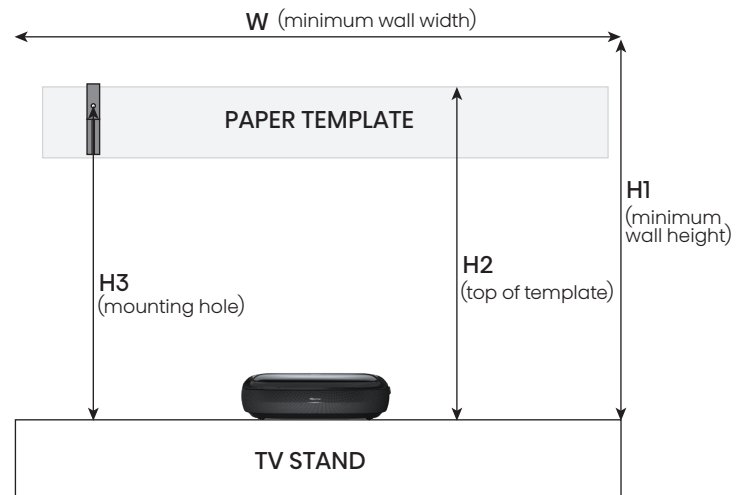

Screen Model | CINE100

Physical	Dimensions	88.7" x 50.6" x 1.4" (LxWxD)	
	Weight	34.2 lbs	
	Packaged Dimensions	93.7" x 20.3" x 5.8" (LxWxD)	
	Packaged Weight	54 lbs	
Picture	Screen Size	100" diagonal	
	Resolution	4K	
	Gain	0.4	
	Viewing Angle	150°	
	ALR Type	Lenticular	
Accessories	Install Manual	Yes	
	Mounting Brackets	Yes	
	Gloves	Yes	

Setup Diagrams

H	14 5/8"
L1	11 3/8"
W	>100 3/8"
H1	>66 7/8"
H2	61 1/2"
H3	59"

Recommended TV stand dimensions:
20" Tall x 16" Deep

All product, product specifications, and data are subject to change without notice to improve reliability, function, design or otherwise.

All trademarks and logos used herein are the property of their respective owners. Copyright © 2021 Hisense USA. All rights reserved.