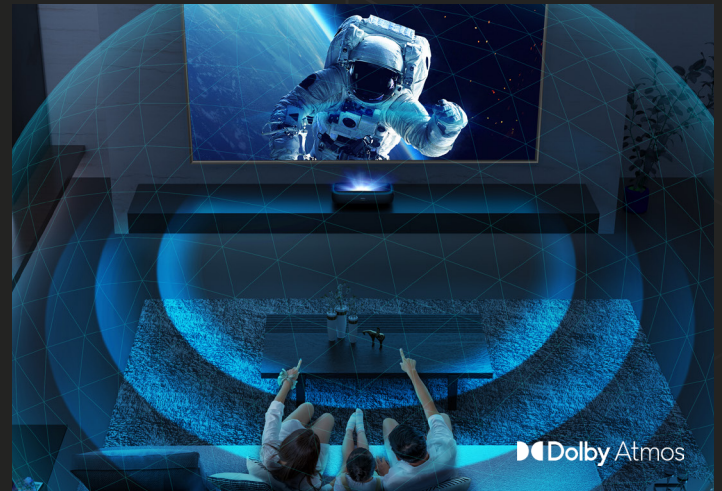

Dolby Atmos

A Bright Picture in Any Room

3000 Lumens. That's right, the L9G shines with brilliance so all your 4K HDR content hits those shimmering highlights, vibrant colors, and voluminous blacks that make everything pop off the screen. And with incredible brightness uniformity across the entire projection - no vignetting, no falloff - L9G is a shining wall of light.

3000

Lumens

1,000,000:1

Dynamic Contrast

Powerful Sound

With built-in **40W Dolby Atmos** sound, L9G is a big sound-stage upgrade over those tinny speakers in your last TV. Get clear speech, titillating highs, and booming lows without having to invest in any extra gear. For the true audiophiles, high-speed HDMI with eARC allows for pass-thru of high-bitrate audio to your surround sound system.

40W

Stereo Sound

HDMI 2.1

with eARC