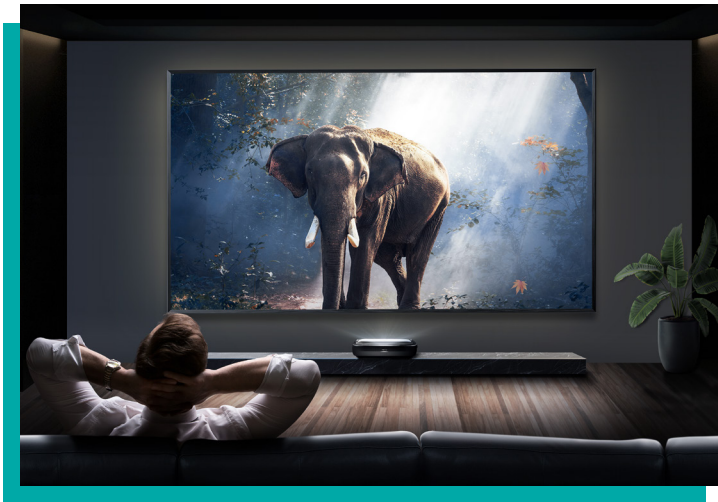

Discover a
New Expanse
of Color

Meet the L9G TriChroma Laser TV

Inspired by a world of incredible color at a scale that makes everything feel brand new. The **3000 Lumen** ultra short throw projection TV features the TriChroma laser engine to reach **107% of the BT.2020** color space. That's color you've never seen on a TV. Premium features like Dolby Atmos® High-Speed HDMI, HDR10/HLG, Filmmaker Mode, and a perfectly paired ALR screen make the L9G the ultimate home entertainment upgrade.

- Red + Green + Blue Lasers
- 107% BT.2020 Color
- 100-inch Projection Size
- 100" Ambient Light Rejecting Screen
- 3000 Lumens Brightness
- 4K Resolution
- 40W Sound with Dolby Atmos
- High-Speed HDMI with eARC
- Android TV

107%

BT.2020 Color

1 Billion

Colors

Big Screen Experience

Get that childlike grin of excitement as you re-experience all your favorites at a scale that makes everything feel brand new. The massive 100-inch Ambient Light Rejecting (ALR) screen produces incredible picture clarity in both dark and well-lit spaces and is perfectly paired with the L9G. Get ready to take family movie night, your next streaming binge, or gaming with the boys to a whole new level.

3000

Lumens

1,000,000:1

Dynamic Contrast

Powerful Sound

With built-in **40W Dolby Atmos** sound, L9G is a big sound-stage upgrade over those tinny speakers in your last TV. Get clear speech, titillating highs, and booming lows without having to invest in any extra gear. For the true audiophiles, high-speed HDMI with eARC allows for pass-thru of high-bitrate audio to your surround sound system.