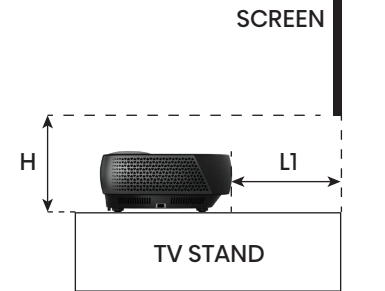

Screen Model | CINE100

Physical	Dimensions	88.7" x 50.6" x 1.4" (LxWxD)	
	Weight	34.2 lbs	
	Packaged Dimensions	93.7" x 20.3" x 5.8" (LxWxD)	
	Packaged Weight	54 lbs	
Picture	Screen Size	100" diagonal	
	Resolution	4K	
	Gain	0.4	
	Viewing Angle	150°	
	ALR Type	Lenticular	
Accessories	Install Manual	Yes	
	Mounting Brackets	Yes	
	Gloves	Yes	

Setup Diagrams

H	14 5/8"
L1	11 3/8"
W	>100 3/8"
H1	>66 7/8"
H2	61 1/2"
H3	59"

Recommended TV stand dimensions:
20" Tall x 16" Deep

All product, product specifications, and data are subject to change without notice to improve reliability, function, design or otherwise.

All trademarks and logos used herein are the property of their respective owners. Copyright © 2021 Hisense USA. All rights reserved.